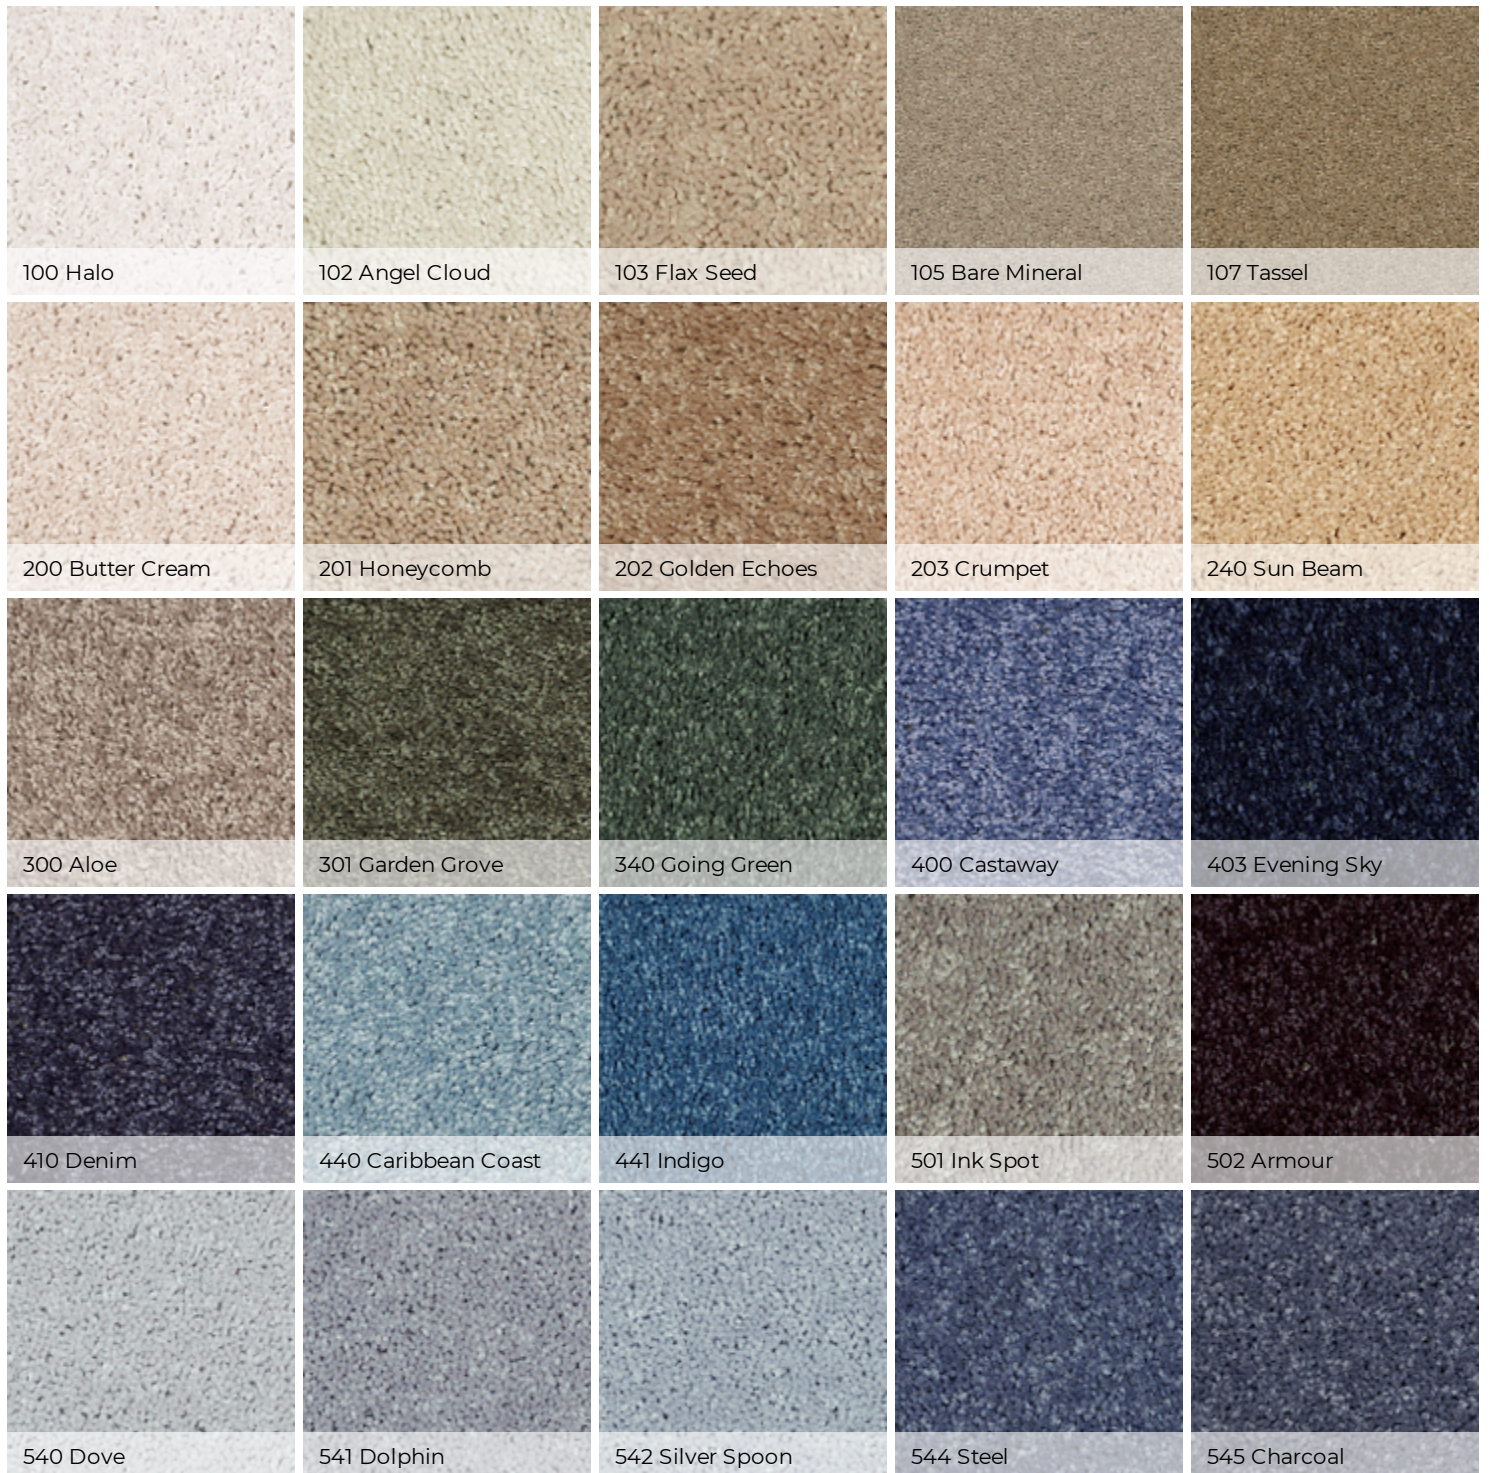

CARPET

NEW ARRIVAL | 12'  
Broadloom

705 Coffee Bean

	US Units	Metric Units
<b>Style Number</b>	<b>757Z7</b>	
<b>Product Type</b>	Broadloom	
<b>Description</b>	Texture	
<b>Fiber</b>	100% PET POLYESTER	
<b>Dye Method</b>	Continuous Dyed	
<b>Primary Backing</b>	Polypropylene	
<b>Secondary Backing</b>	Classicbac	
<b>Product Size</b>	12 ft (15ft 757Z8)	3.66 m
<b>Face Weight</b>	17.6 oz/yd <sup>2</sup>	596.7 g/m <sup>2</sup>
<b>Finished Pile Thickness</b>	0.41 in	10.41 mm
<b>Gauge</b>	5/32 in	25.2 per 10 cm
<b>Tufts</b>	5.6 per in	22 per 10 cm
<b>Density</b>	1545 oz/yd <sup>3</sup>	0.057 g/cm <sup>3</sup>
<b>Twist Information</b>	5.0	
<b>Number of Colors</b>	40	
<b>Pill Test</b>	Pass	
<b>Durability Rating</b>	2.25	
<b>Warranty</b>	Shaw 10 Year Warranty	

## Colors