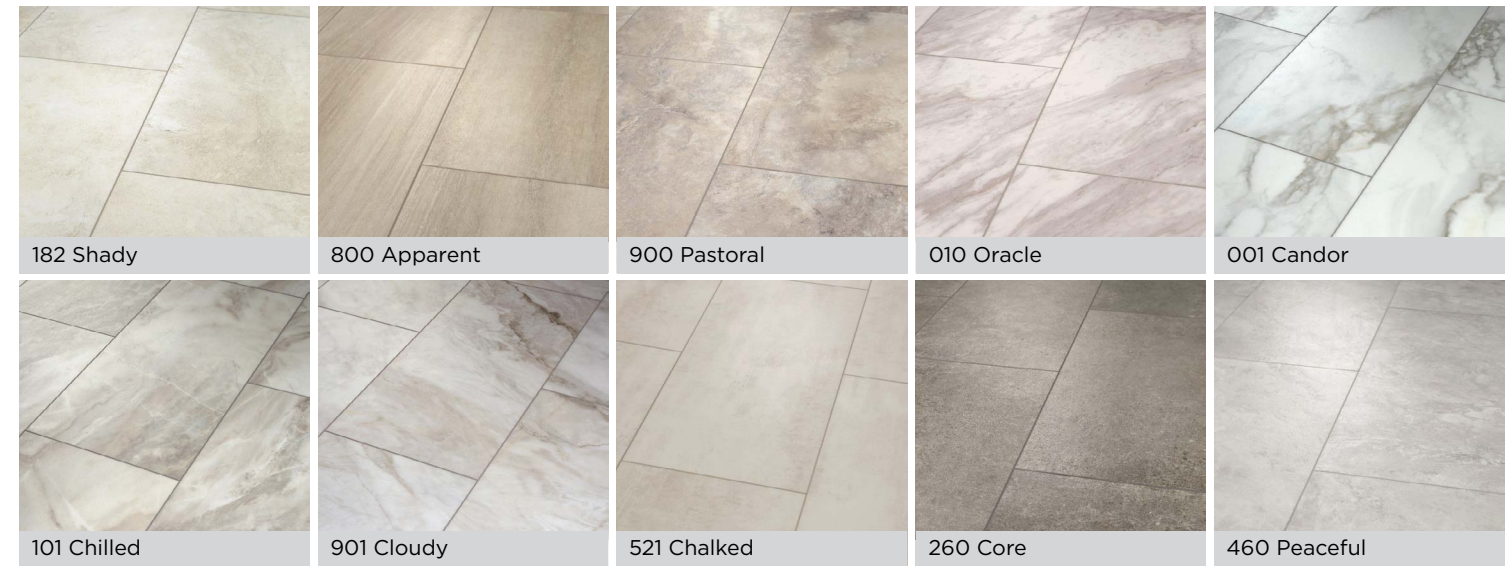

LUXURY VINYL

JUNO TILE

250 Calming (Moderate variation)

LUXURY VINYL

JUNO TILE

Construction	SPC	
Profile	Fold-N-Tap	
Size	12" x 24"	30.48 cm x 60.96 cm
Overall Thickness	0.217"	5.5 mm
Wear Layer Thickness	20 mil (0.02")	0.5 mm
Finish	ScuffResist	
Edge Description	Accent Bevel	
Area per Carton	15.83 sq ft	1.47 sq m
Area per Pallet	1139.76 sq ft	105.89 sq m
Installation	Floating	
Installation Grade	Above, On, Below	
Color Variation	Yes	
Ortho-Phthalates Free	Yes	
FloorScore Certified	Yes	
Residential Warranty	Lifetime	
Commercial Warranty	10 Year Light Commercial	
Smoke Density (ASTM E662, Flaming Mode)	Passes, <450	
Radiant Panel (ASTM E648)	Passes, Class I	

Test Reports may be included or listed by the manufacturing/inventory style number as opposed to the noted selling style number.

Juno Tile Plus features 100% waterproof 12" x 24" tiles built to endure stains, scuffs, spills and dents from high traffic and extreme conditions. Plus, it save you time and money on easy installation with no messy grout, adhesives or subfloor prep—simply install and live on in the same day. All Juno Tile Plus styles come with ScuffResist Platinum® finish and attached Soft Silence® acoustical pad.

Suggested Adhesive

Style Name	Style Number
Shaw T-180 (4 gal)	

Coordinating Trim

				
Baby Threshold*	T-Molding*	Multi-Purpose Reducer	Quarter Round	Flush Stairnose
BT3HS 94" VSBTH 94"	TM3HS 94" VSTM6 94"	VSMP6 94"	VSQT6 94"	VFSN1 94"

TREADZ®

	Center
	Right
	Left
	White Riser *