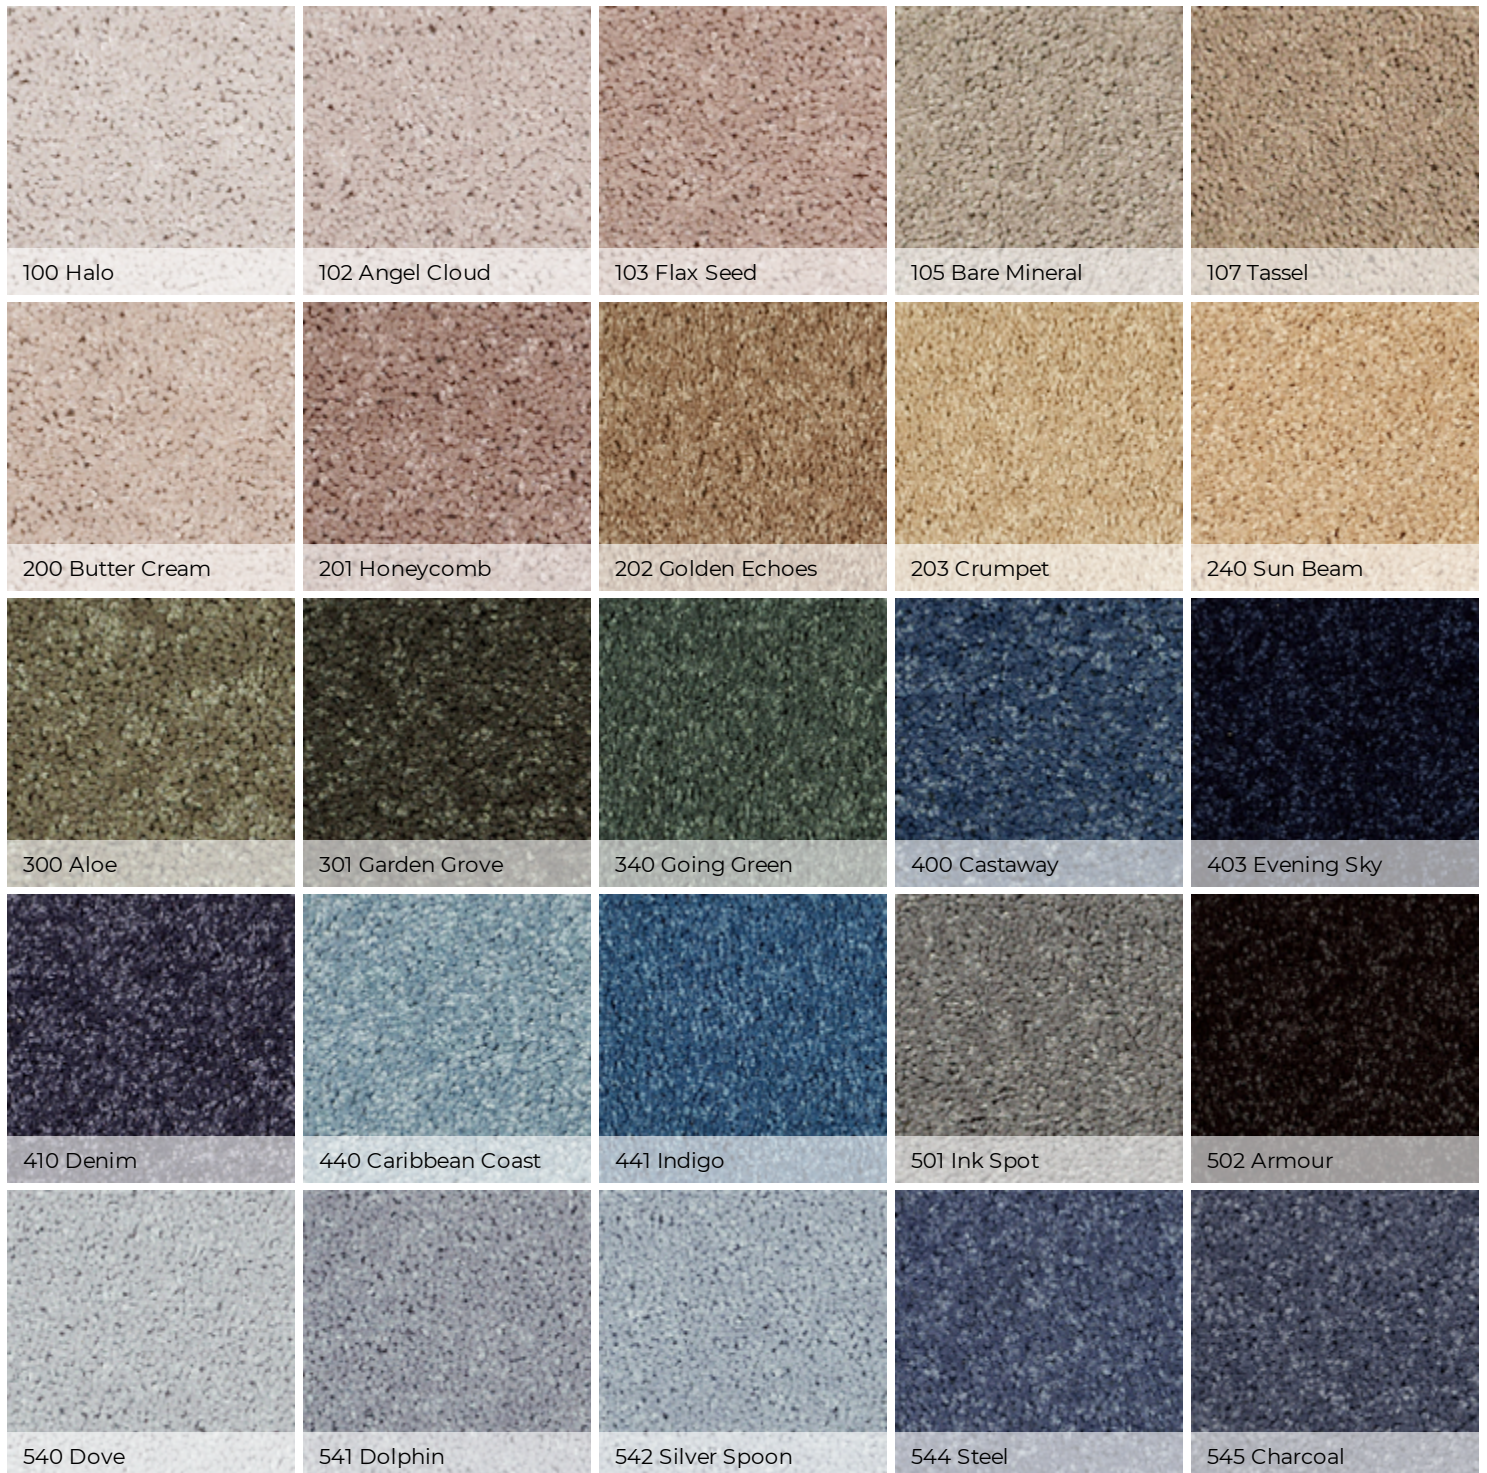

CARPET

NEW ARRIVAL II 12'
Broadloom

105 Bare Mineral

| | US Units | Metric Units |
|--------------------------------|-------------------------|-------------------------|
| Style Number | 75729 | |
| Product Type | Broadloom | |
| Description | Texture | |
| Fiber | 100% PET POLYESTER | |
| Dye Method | Continuous Dyed | |
| Primary Backing | Polypropylene | |
| Secondary Backing | Classicbac | |
| Product Size | 12 ft (15ft 758A0) | 3.66 m |
| Face Weight | 25 oz/yd ² | 847.6 g/m ² |
| Finished Pile Thickness | 0.41 in | 10.41 mm |
| Gauge | 5/32 in | 25.2 per 10 cm |
| Tufts | 73 per in | 29 per 10 cm |
| Density | 2195 oz/yd ³ | 0.081 g/cm ³ |
| Twist Information | 5.0 | |
| Number of Colors | 40 | |
| Pill Test | Pass | |
| FHA Data UM44D | | |
| Certification Number | 52314 | |
| Type | I | |
| Class | 1 | |
| Texture | F | |
| Durability Rating | 2.50 | |
| Warranty | Shaw 10 Year Warranty | |

MADE IN THE USA

homecarpet.com

NEW ARRIVAL II 12'

CARPET

Colors

NEW ARRIVAL II 12'

CARPET

551 Concrete Mix

610 Flower Pot

700 Hearth Stone

701 Granola

702 Cattail

703 Driftwood

704 Taffy

705 Coffee Bean

710 Molasses

720 River Slate

721 Desert Sunrise

740 Barn Beam

801 Red Wine

902 Royal Purple

931 Grape Slushy