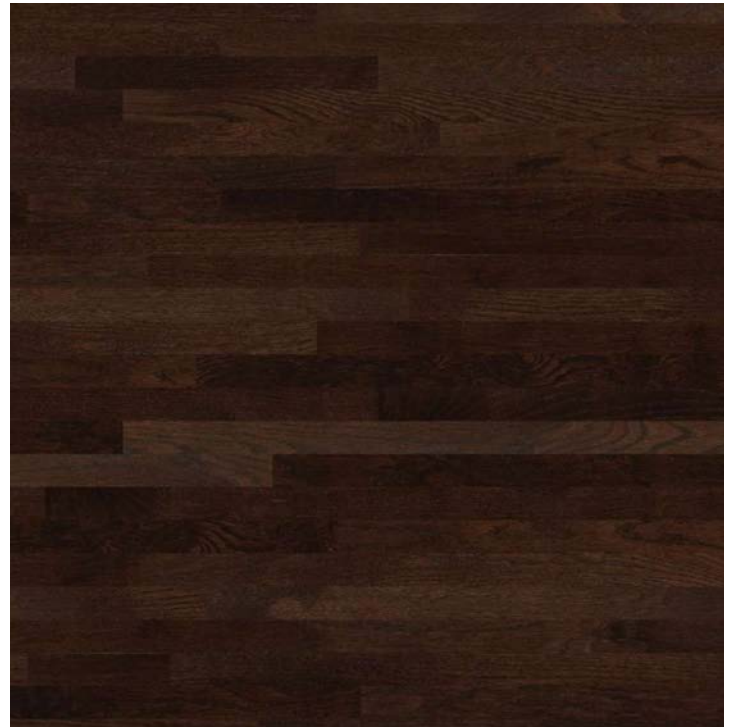

Coffee Bean Oak