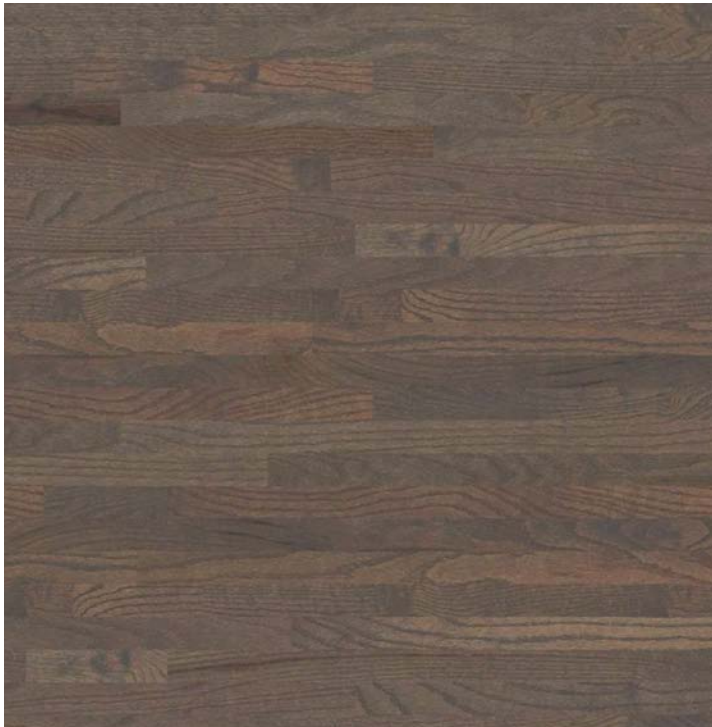

SOLID HARDWOOD

WS001 Saga 2 1/4"
WS002 Savor 3 1/4"

Style Name	SAGA 2 1/4"	SAVOR 3 1/4"
Style Number	WS001	WS002
Construction	3/4" Solid Oak or Hickory	3/4" Solid Oak or Hickory
Edge Profile	Micro Bevel Edges, T&G construction	Micro Bevel Edges, T&G construction
Product Width	2 1/4"	3 1/4"
Product Length	Random up to 83"	Random up to 83"
Wear Layer	UV Cured Aluminum Oxide	UV Cured Aluminum Oxide
Thickness	3/4"	3/4"
Installation Methods	Nail or Staple	Nail or Staple
Profile	T&G	T&G
Country of Origin	Made in the USA	Made in the USA
Area per Carton	25 SF	27 SF
SF Per Pallet	700	756
Cartons per Pallet	28	28
Weight per Carton	65 lbs	71 lbs

Lifetime Residential Finish Warranty

Lifetime Structural Warranty

EPA TSCA title VI Compliant

GreenGuard (Certification Gold, Private Label) Certified

Certified CARB 93120 Phase 2 Compliant

USA EPA Seal Certified

Weathered Oak